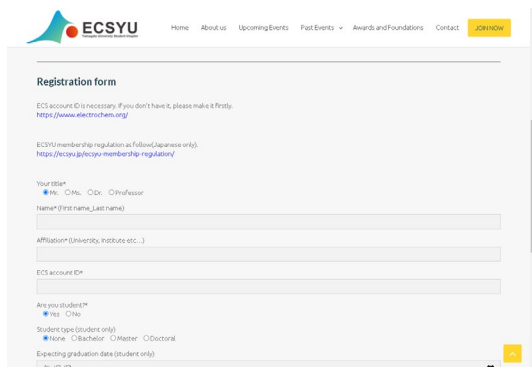

## 2. Check your ECS Account ID

1. After Creating ECS Account, Login to your account in ECS site. →[LOGIN]

2. →[MY ACCOUNT]

3. Check your ECS ID.

### 3. Registration of ECSYU membership

1. Access to ECS Yamagata University Student Chapter site.

<https://ecsyu.jp/>

→[JOIN NOW]

2. Input your information and complete the form.